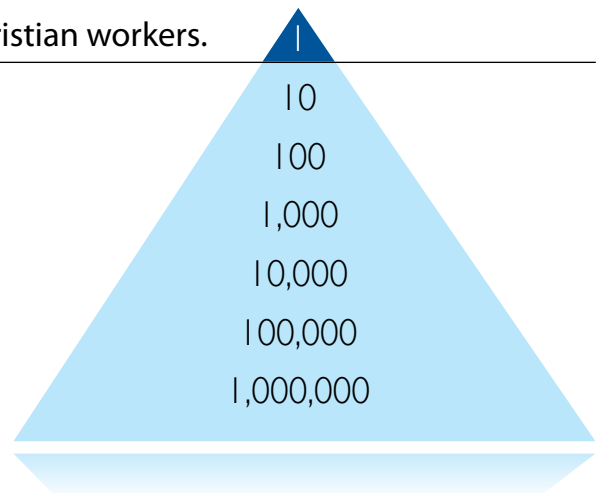

This diagram shows how YOU can train 1 million Christian workers.

Because of BILD’s process of mobilizing top-level leaders to equip those with less training, education can multiply quickly and deeply. **One leader can train 10 people effectively. Those 10 will train 100. In turn, they train 1,000 – and so on until millions of Christian workers are trained!**